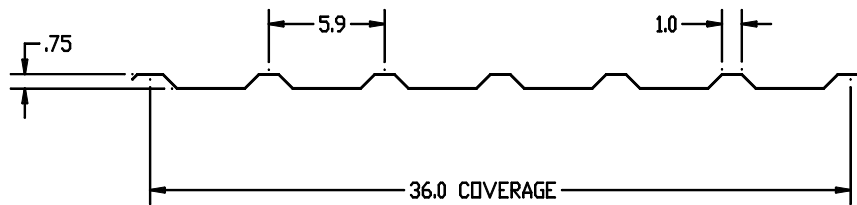

RoofScreen Mfg.
347 Coral Street
Santa Cruz, CA 95060
Phone: 866.766.3727
Fax: 866.253.0738
www.roofscreen.com

U Panel Specifications

This inexpensive panel is an excellent choice for vertical applications when cost is a factor. Because of the shallow profile, it is not capable of spanning long distances.

- Material: 26ga, 24ga, 22ga steel
- Length: Up to 30'. Extra charges may apply for lengths shorter than 4'
- Attachment: Exposed fasteners, color matched to panel
- Finish: Factory applied Kynar or Siliconized Polyester paint
- Colors: Choose from standard color chart. Choices vary with gauge and finish
- Warranty: 20 years plus. Varies with color and type of paint finish
- Installation: Vertical or horizontal

Fastening pattern:

- Vertical installation: 6 screws per panel at each hat or Zee
- Horizontal installation: 6 screws per panel at each frame