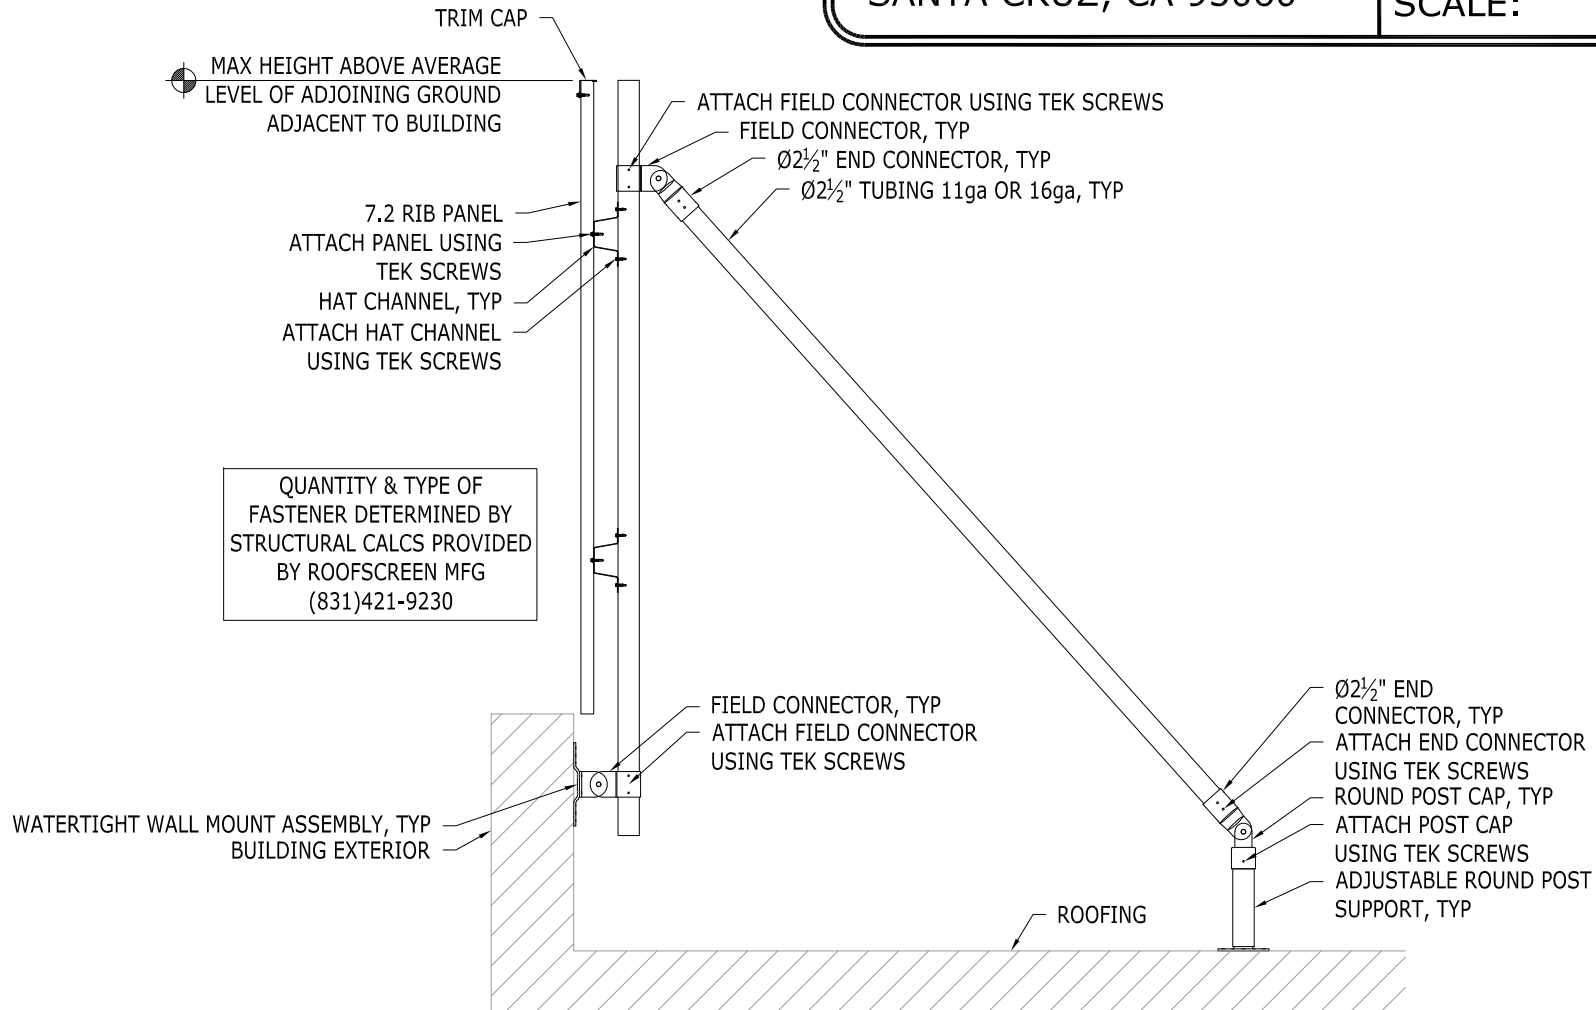

DRAWN BY: ML

ROOFSCREEN MFG., INC.
347 CORAL STREET
SANTA CRUZ, CA 95060

PRINT DATE: 11/30/2016

REV. DATE: 05/09/2017

SCALE: NTS

ROOFSCREEN IWM FRAME - BRACED

DRAWN BY: ML

ROOFSCREEN MFG., INC.
347 CORAL STREET
SANTA CRUZ, CA 95060

PRINT DATE: 11/30/2016

REV. DATE: 05/09/2017

SCALE: NTS

ROOFSCREEN IWM FRAME - BRACED