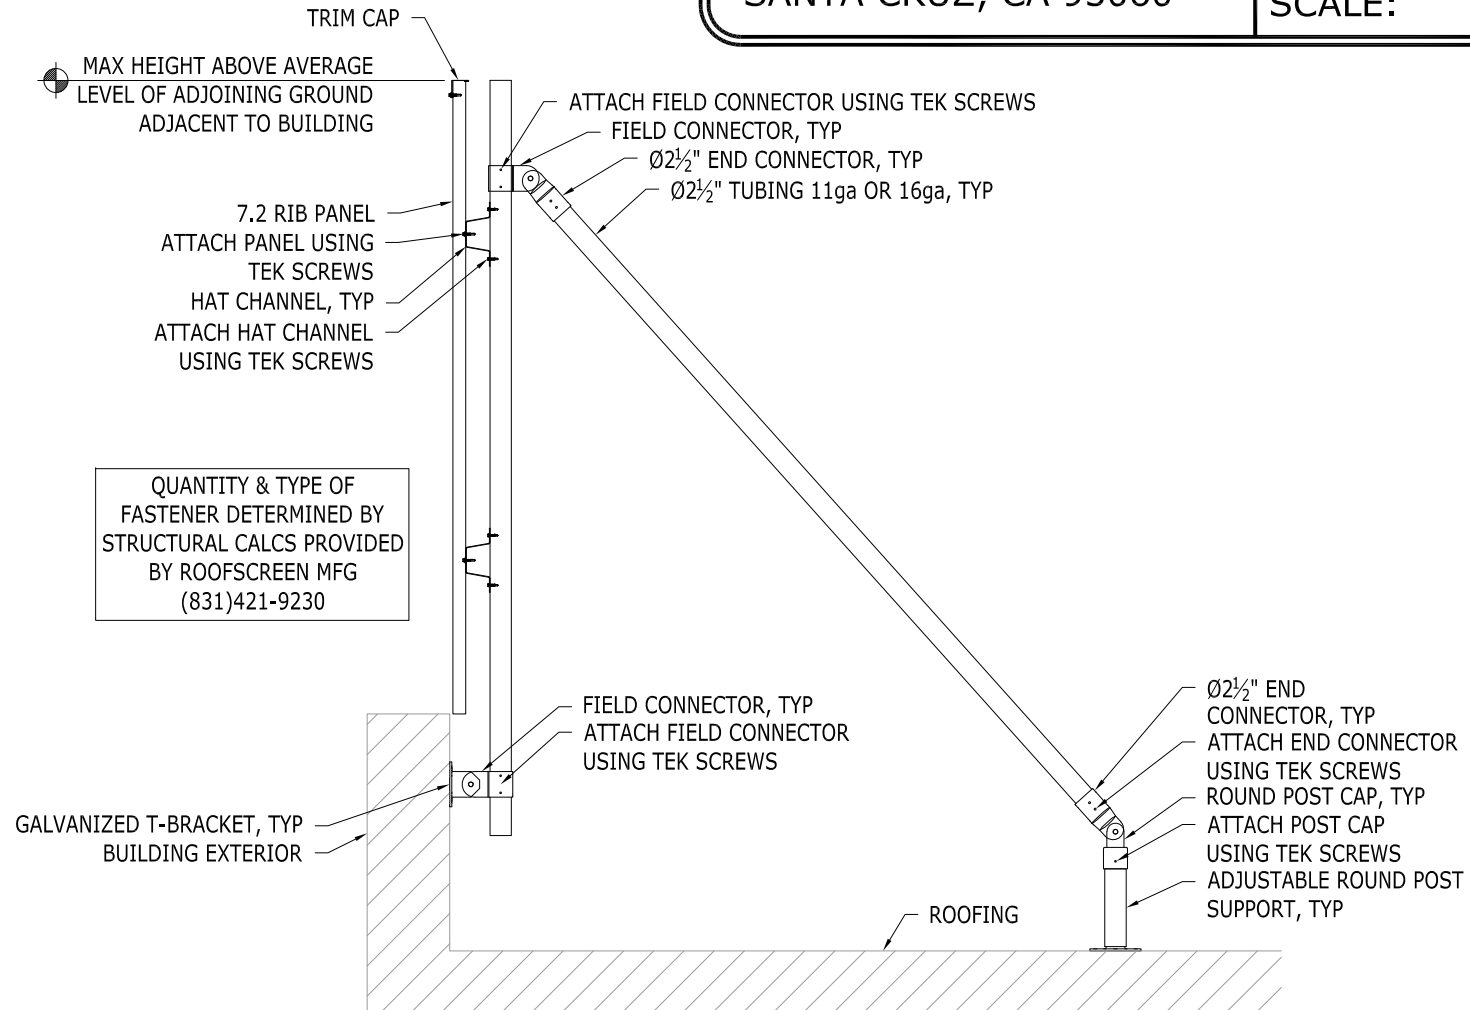

DRAWN BY: ML

ROOFSCREEN MFG., INC.
347 CORAL STREET
SANTA CRUZ, CA 95060

PRINT DATE: 11/30/2016

REV. DATE: 05/09/2017

SCALE: NTS

ROOFSCREEN IWM FRAME - BRACED

DRAWN BY: ML

ROOFSCREEN MFG., INC.
347 CORAL STREET
SANTA CRUZ, CA 95060

PRINT DATE: 11/30/2016

REV. DATE: 05/09/2017

SCALE: NTS

ROOFSCREEN IWM FRAME - BRACED