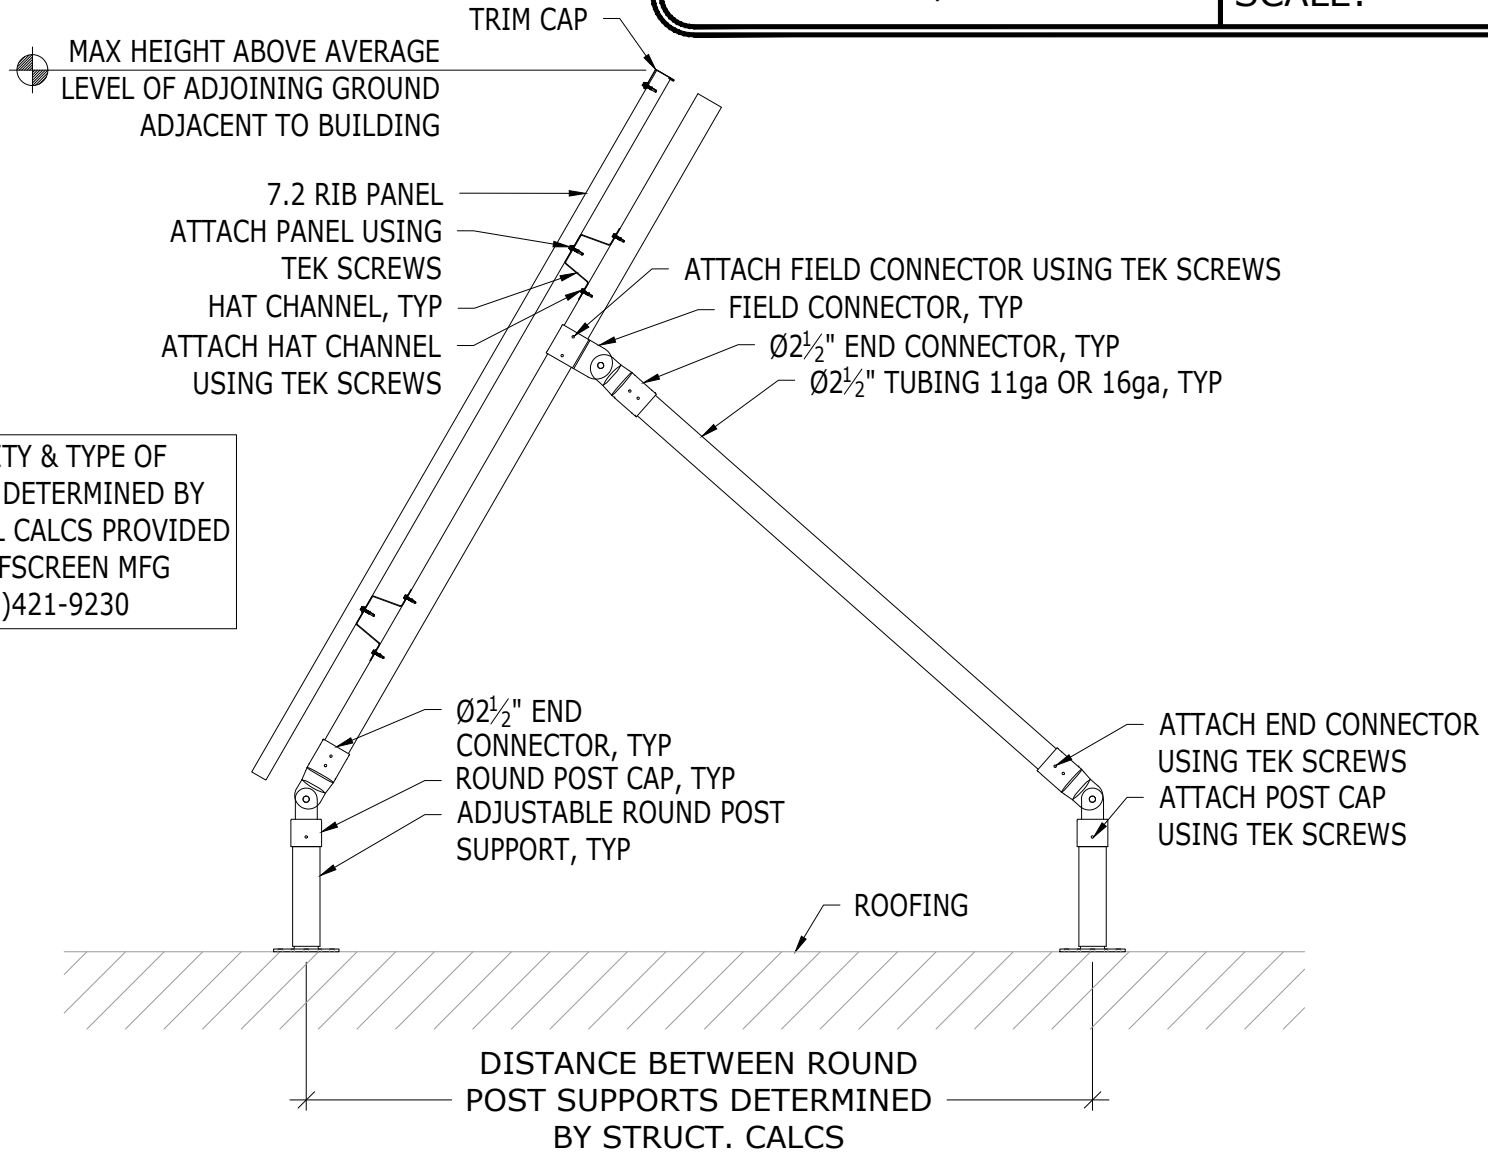

## ROOFSCREEN NC2 FRAME

DRAWN BY: JM

ROOFSCREEN MFG., INC.  
347 CORAL STREET  
SANTA CRUZ, CA 95060

PRINT DATE: 08/19/2016

REV. DATE: 08/19/2016

SCALE: NTS

# ROOFSCREEN NC2R FRAME