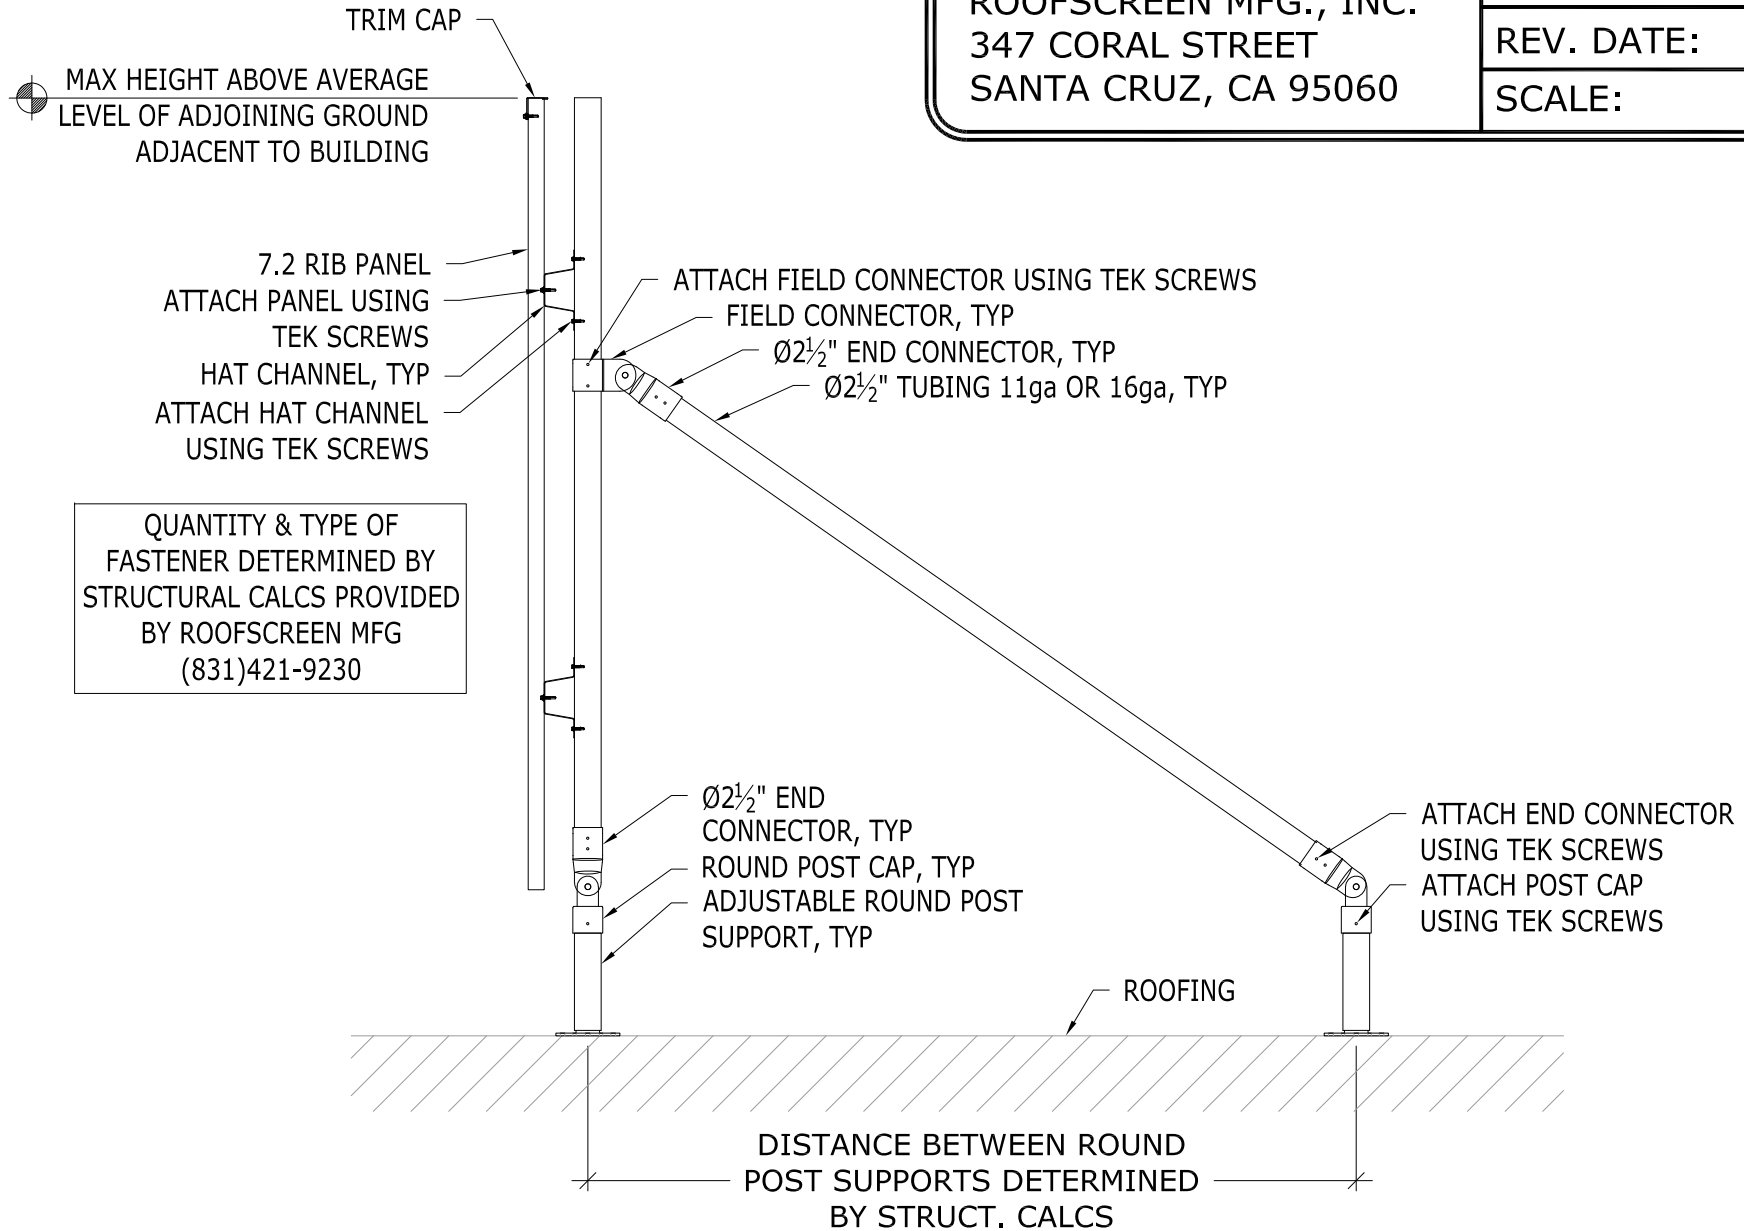

DRAWN BY: JM

ROOFSCREEN MFG., INC.  
347 CORAL STREET  
SANTA CRUZ, CA 95060

PRINT DATE: 08/19/2016

REV. DATE: 05/09/2017

SCALE: NTS

## ROOFSCREEN NC2 FRAME

DRAWN BY: JM

ROOFSCREEN MFG., INC.  
347 CORAL STREET  
SANTA CRUZ, CA 95060

PRINT DATE: 08/19/2016

REV. DATE: 08/19/2016

SCALE: NTS

# ROOFSCREEN NC2R FRAME