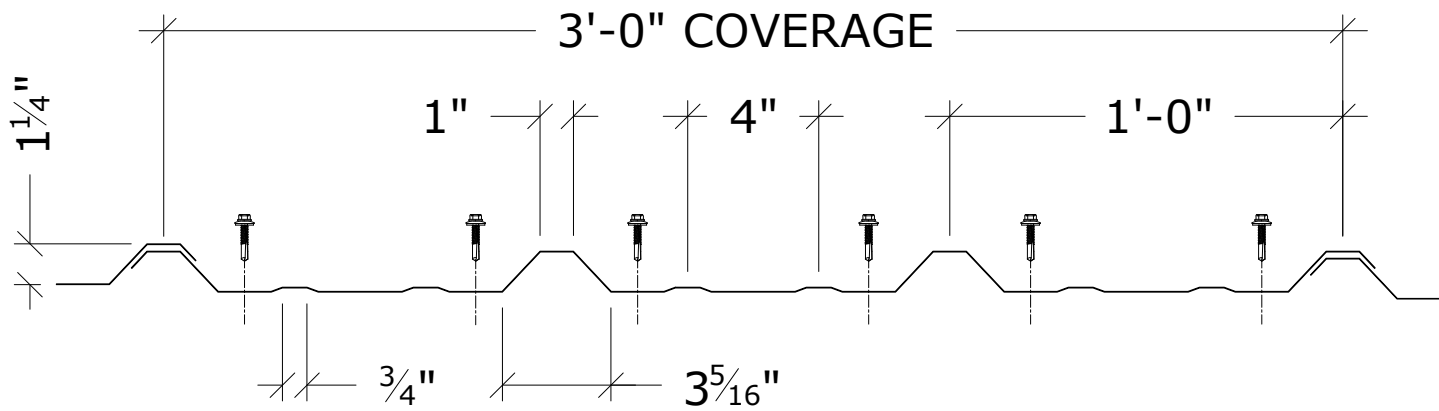

ROOFSCREEN MFG., INC.
347 CORAL STREET
SANTA CRUZ, CA 95060

DRAWN BY: TM

PRINT DATE: 08/20/2018

REV. DATE: 08/20/2018

SCALE: NTS

P16 R PANEL