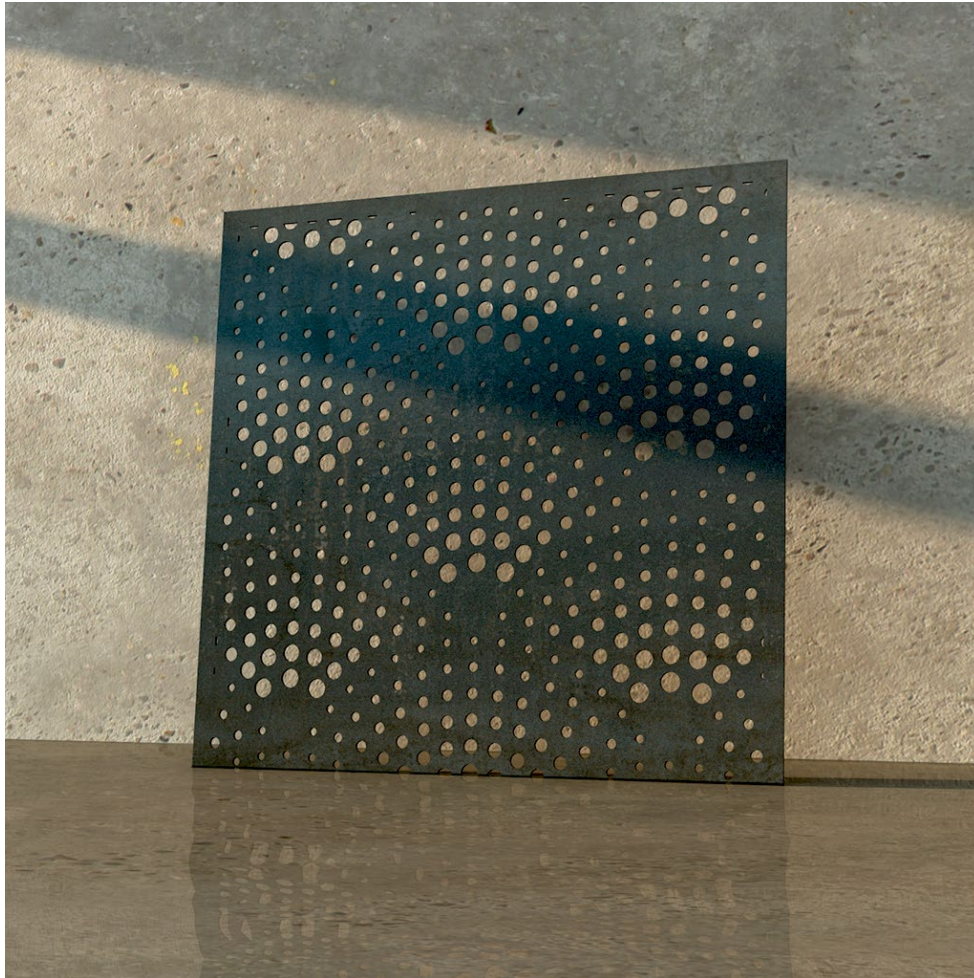

# Array

---

**Percent Open**

14%

**Materials**

Aluminum  
Stainless Steel  
Corten

**Sizes**

Common Sizes: 2'x4', 2'x8',  
4'x4', 4'x8'

Any custom size up to  
4'x10'

**Finish**

AAMA 2605 Powder Coat